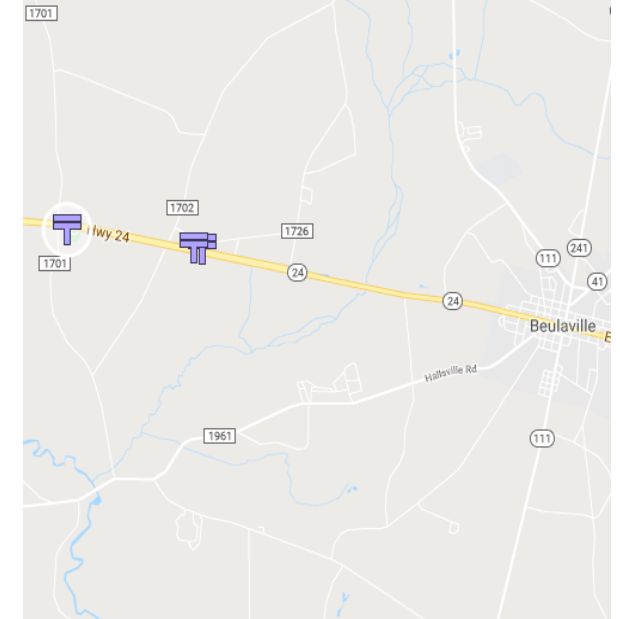

Duplin County – Highway 24; RH Read

1A

Details

Monthly Rate: Call for Price

Production Cost: \$1.50/ft²

Illumination: Dusk till 11:00 PM

Call NOW!

Let Jarman Outdoor work for you!

Highway 24, Beulaville, NC; 0.1 mi East of North Williams Road
Right hand read when traveling East on Hwy 24 towards Beulaville.

12'H x 32'W Traffic Count: 10,000 Lat: 34.9344 Long: 77.8450

Call now to Rent this Sign! You will not regret it!