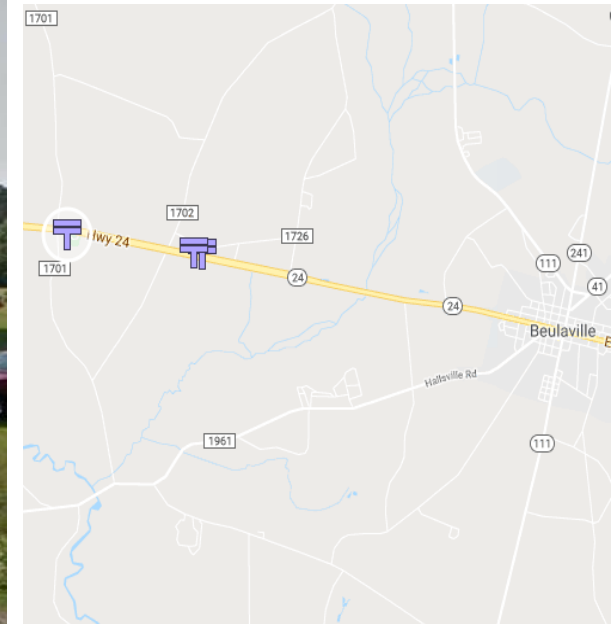

# Duplin County – Highway 24; RH Read

## Details

**Monthly Rate:** Call for Price

**Production Cost:** \$1.50/ft<sup>2</sup>

**Illumination:** Dusk till 11:00 PM

**Call NOW!**

Let Jarman Outdoor work for you!

Highway 24, Beulaville, NC; 0.1 mi East of North Williams Road  
Right hand read when traveling East on Hwy 24 towards Beulaville.

**12'H x 32'W Traffic Count: 10,000 Lat: 34.9344 Long: 77.8450**

**Call now to Rent this Sign! You will not regret it!**

283 Ottis Miller Road  
Beulaville, NC 28518

Cell: (910) 290-0447 JarmanOutdoor.com